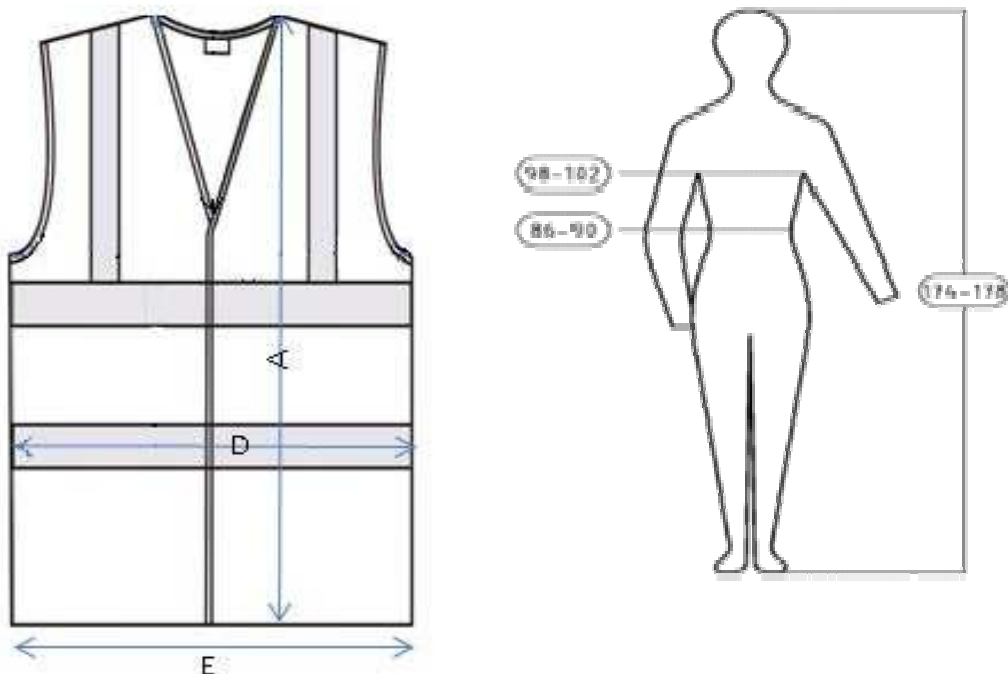

SIZE SPECIFICATION - in cm		HEIGHT	
Safety vest		184	
style: 902		CHEST GIRTH	112   116
		WAIST GIRTH	100   104
A			74   74
D			67   69
E			66   68

**3M Scotchlite™**  
Reflective Material