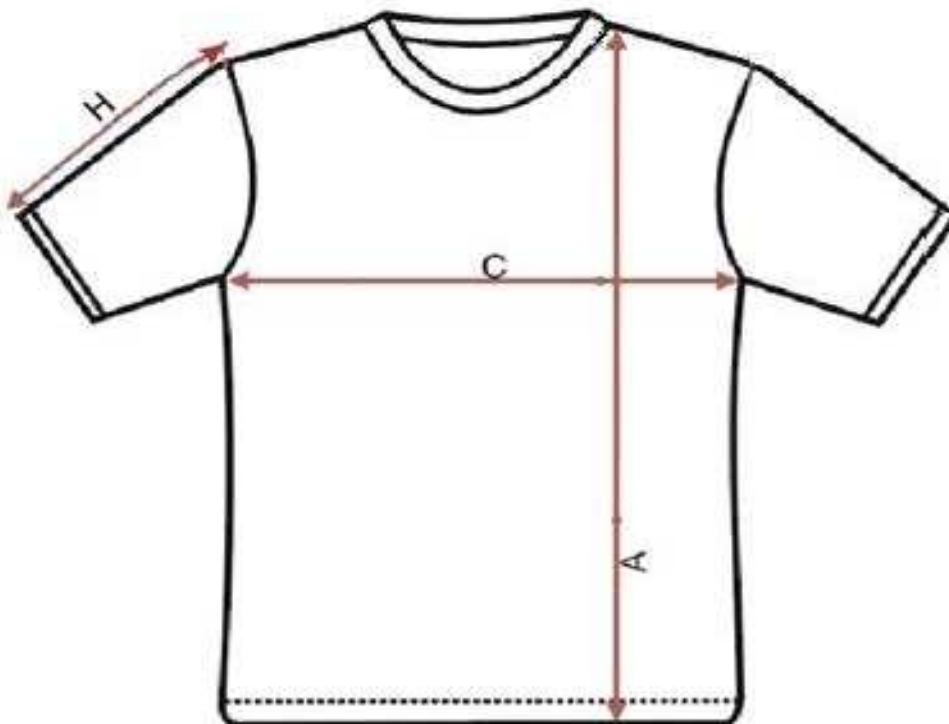

SIZE SPECIFICATION - in cm						
Ladies Duo Sandwich 160						
style: 115						
size	XS	S	M	L	XL	XXL
A	61	63	65	66	69	70
C	43	47	51	55	60	66
H	16	18	19	21	22	24

Please consider the environment before printing this e-mail