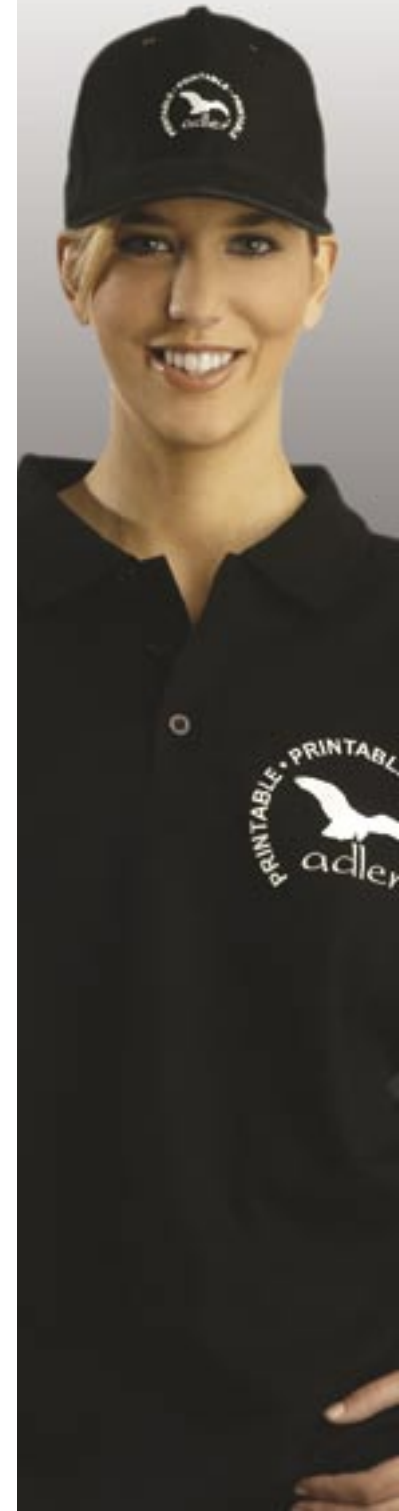

100% Heavy brushed cotton

Caps

	00 White
11 Orange	01 Black
13 Burgundy	02 Navy blue
14 Azure blue	04 Yellow
15 Sky blue	05 Royal blue
17 Zinc	06 Bottle green
18 Light yellow	07 Red
21 Beige	09 Khaki

Caps

01 Black	
02 Navy blue	
07 Red	
21 Beige	

Caps

01 Black	
02 Navy blue	
04 Yellow	
05 Royal blue	
06 Bottle green	
07 Red	
17 Zinc	
21 Beige	

Caps

01 Black	
02 Navy blue	
05 Royal blue	

100% PES twill

Caps

01 Black
02 Navy blue
05 Royal blue

100% cotton canvas

Caps

Cap Exclusive 6P
100% cotton, canvas

01 Black
22 Dark ochre

65% cotton / 35% PES

Caps

01 Black
02 Navy blue